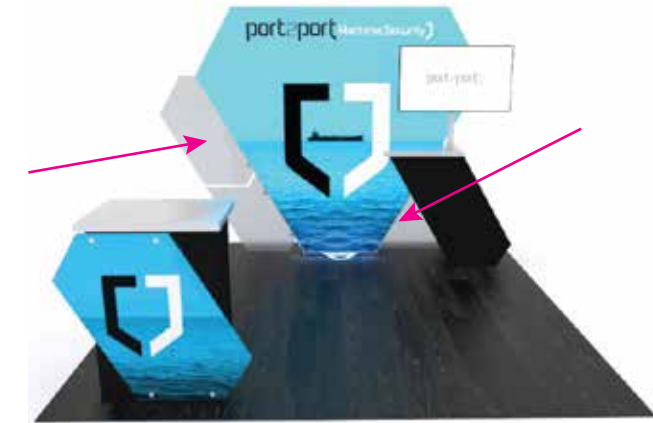

Graphic Template  
 10 x 10 Inline Lightbox  
 Backlit SEG Graphic, Sintra Graphic

NOTE: All Raster Art (jpg, tiff,psd, png, etc.) must be at least 100 dpi at print size.  
 Standard kits are often customized. Please check with Customer Service to ensure that this template matches your specific job.

# Graphic Template

10 x 10 Inline Lightbox

Sintra or Plex Wings, Sintra or Plex Accent Triangle

Sintra and Plex Graphics NOT Included in Graphics Price. Please Ask for Pricing

NOTE: All Raster Art (jpg, tiff,psd, png, etc.) must be at least 100 dpi at print size.  
Standard kits are often customized. Please check with Customer Service to ensure that this template matches your specific job.