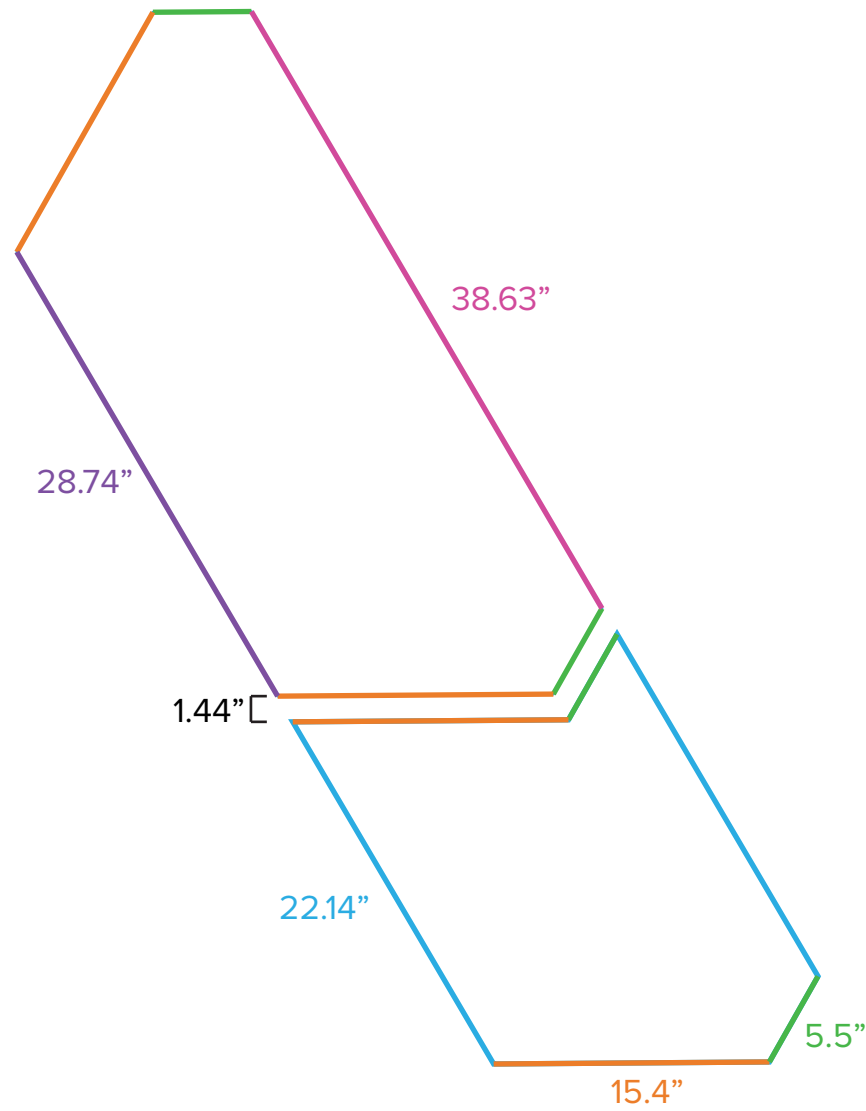

Graphic Template  
 10 x 10 Inline Lightbox  
 Backlit SEG Graphic, Sintra Graphic

NOTE: All Raster Art (jpg, tiff,psd, png, etc.) must be at least 100 dpi at print size.  
 Standard kits are often customized. Please check with Customer Service to ensure that this template matches your specific job.

# Graphic Template

10 x 10 Inline Lightbox

Sintra or Plex Wings, Sintra or Plex Accent Triangle

Sintra and Plex Graphics NOT Included in Graphics Price. Please Ask for Pricing

NOTE: All Raster Art (jpg, tiff,psd, png, etc.) must be at least 100 dpi at print size.  
Standard kits are often customized. Please check with Customer Service to ensure that this template matches your specific job.