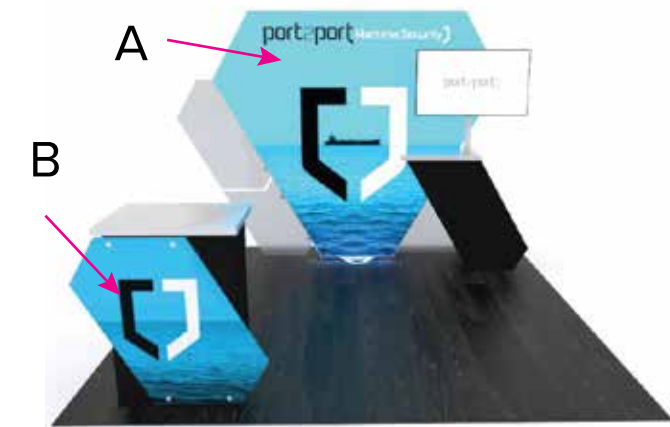

Graphic Template  
 10 x 10 Inline Lightbox  
 Backlit SEG Graphic, Sintra Graphic

NOTE: All Raster Art (jpg, tiff,psd, png, etc.) must be at least 100 dpi at print size.  
 Standard kits are often customized. Please check with Customer Service to ensure that this template matches your specific job.

# Graphic Template

10 x 10 Inline Lightbox

Sintra or Plex Wings, Sintra or Plex Accent Triangle

Sintra and Plex Graphics NOT Included in Graphics Price. Please Ask for Pricing

NOTE: All Raster Art (jpg, tiff,psd, png, etc.) must be at least 100 dpi at print size.  
Standard kits are often customized. Please check with Customer Service to ensure that this template matches your specific job.