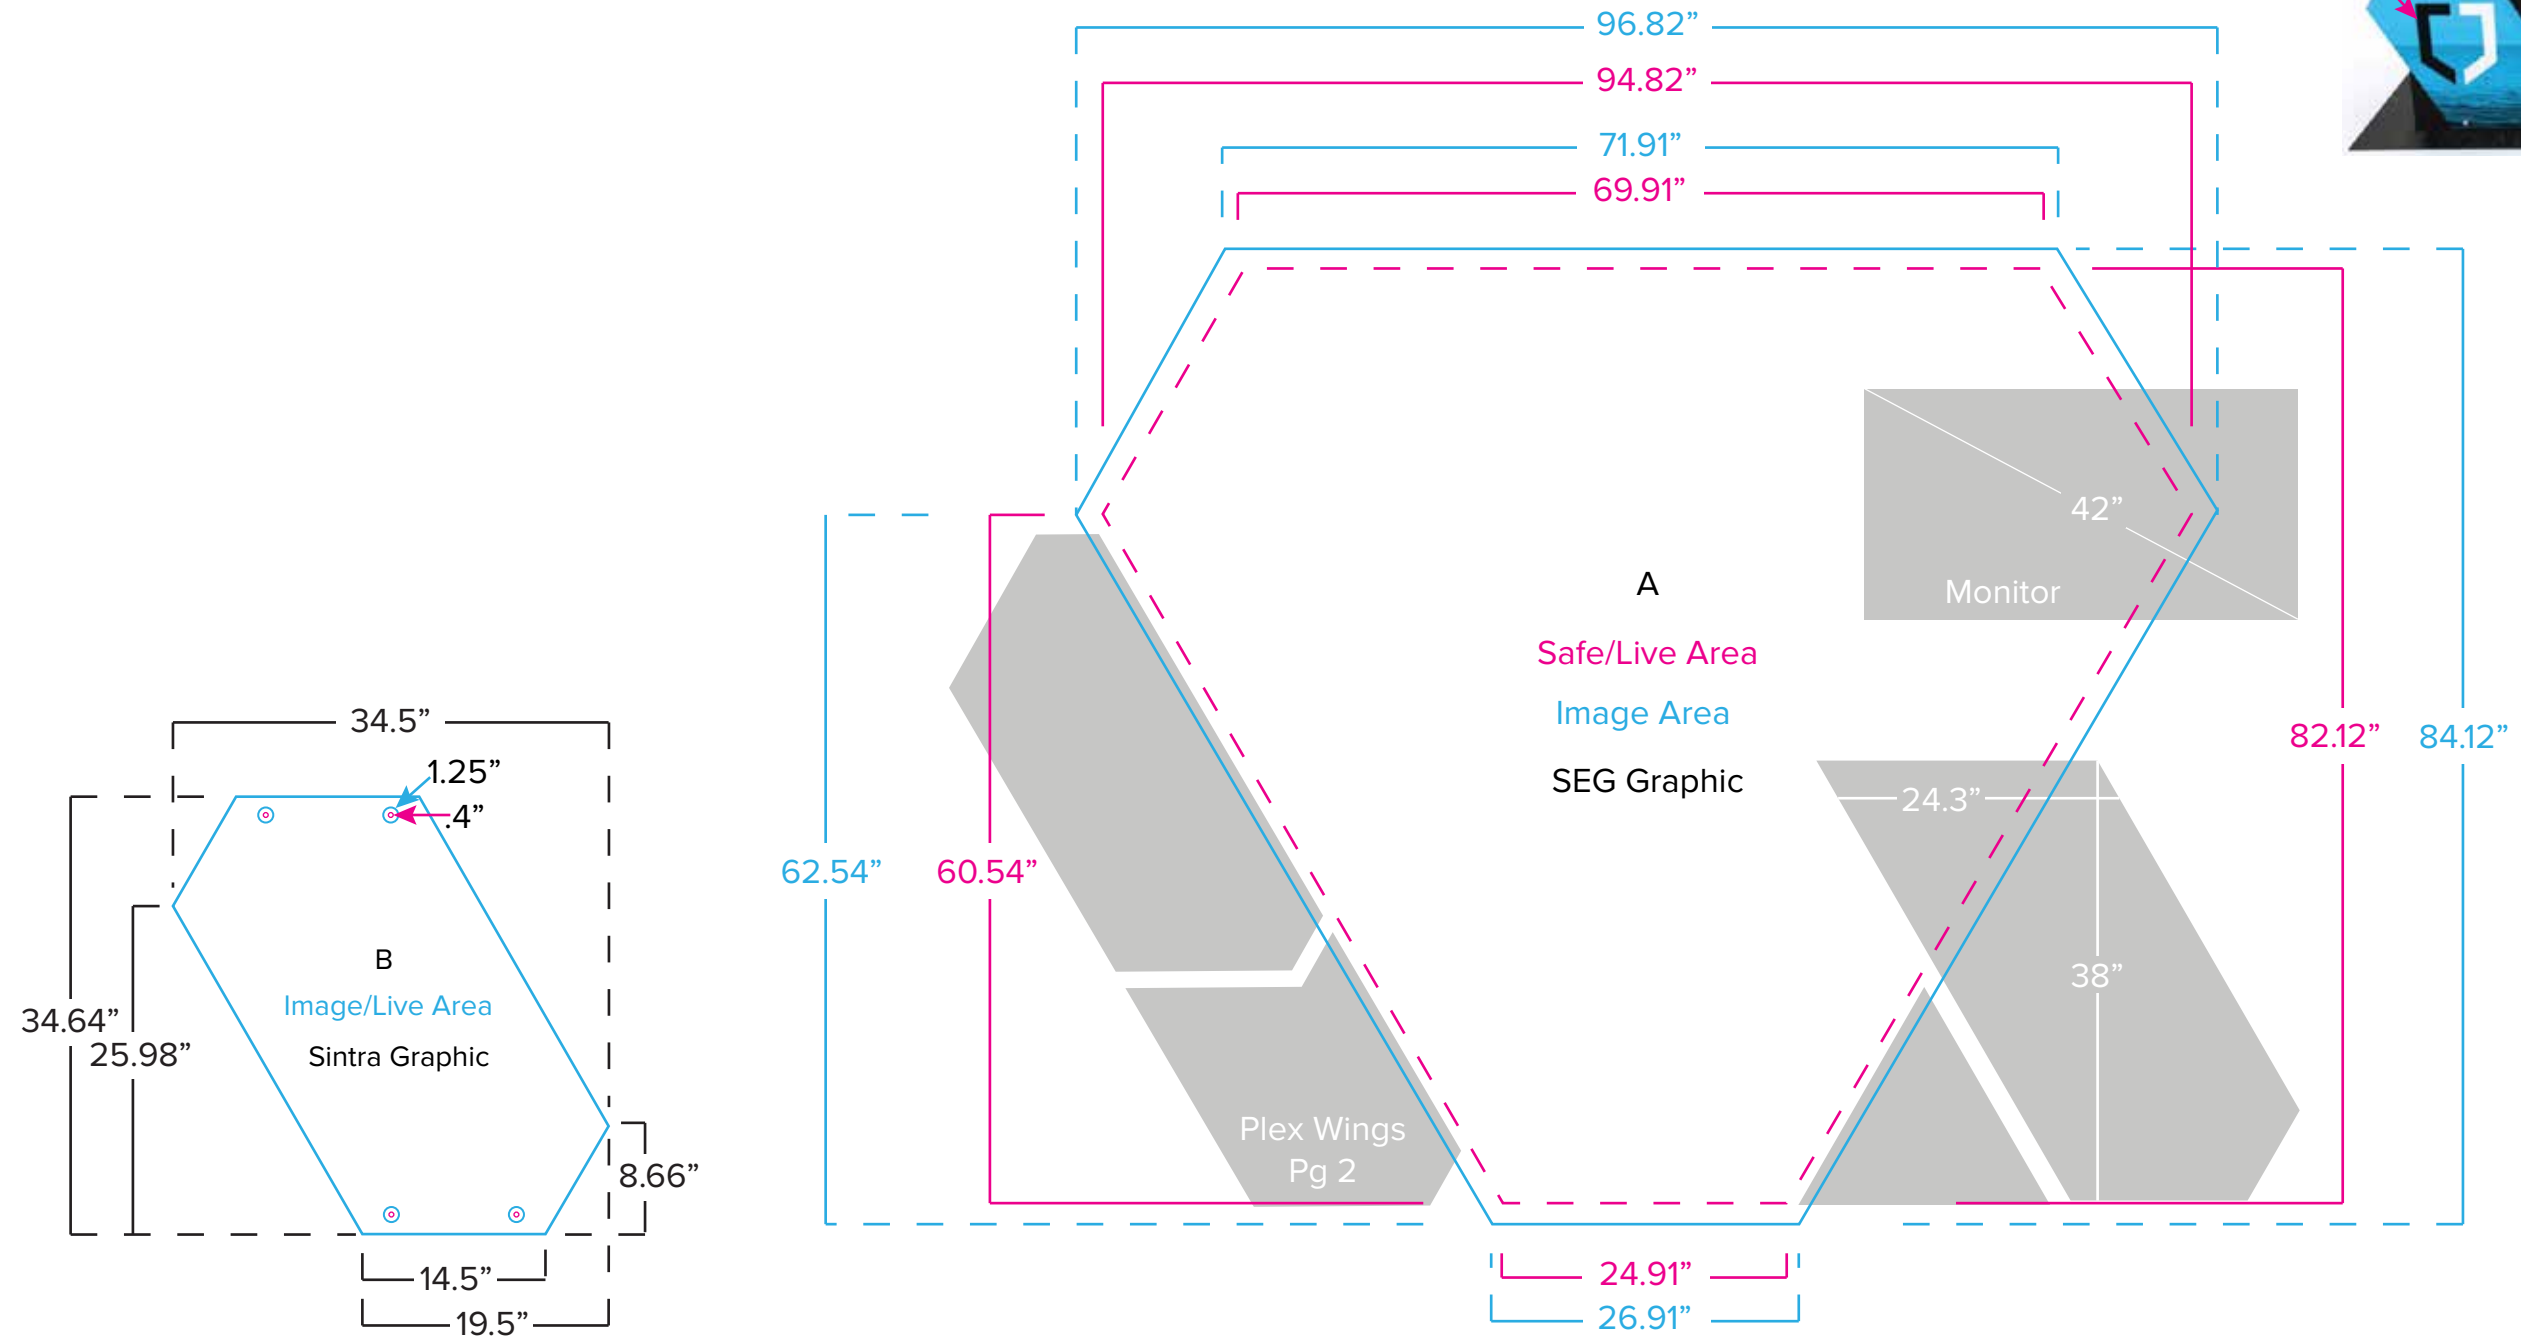

Graphic Template  
 10 x 10 Inline Lightbox  
 Backlit SEG Graphic, Sintra Graphic

NOTE: All Raster Art (jpg, tiff,psd, png, etc.) must be at least 100 dpi at print size.  
 Standard kits are often customized. Please check with Customer Service to ensure that this template matches your specific job.

# Graphic Template

10 x 10 Inline Lightbox

Sintra or Plex Wings, Sintra or Plex Accent Triangle

Sintra and Plex Graphics NOT Included in Graphics Price. Please Ask for Pricing

NOTE: All Raster Art (jpg, tiff,psd, png, etc.) must be at least 100 dpi at print size.  
Standard kits are often customized. Please check with Customer Service to ensure that this template matches your specific job.